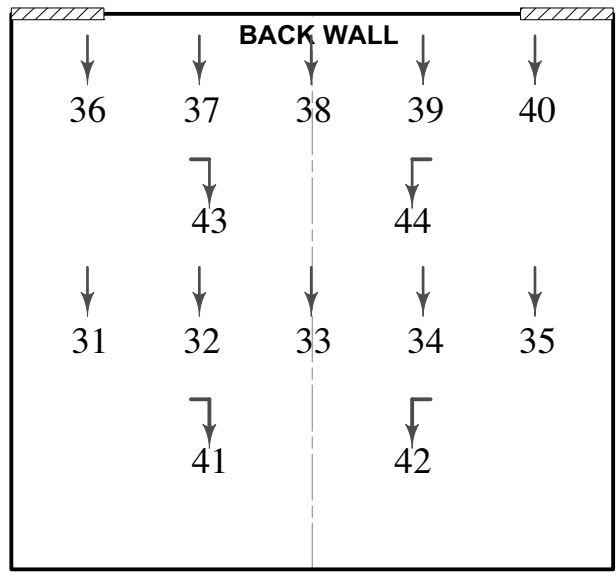

FRONT W/ R51&R119

BACK W/ R119 & TOP S4 XWIDE

SIDE ---> W/ R119&R3206

<--- SIDE W/ R119&R54

LED RGB PAR 20 DEGREE

CHAUVET LED ZOOM