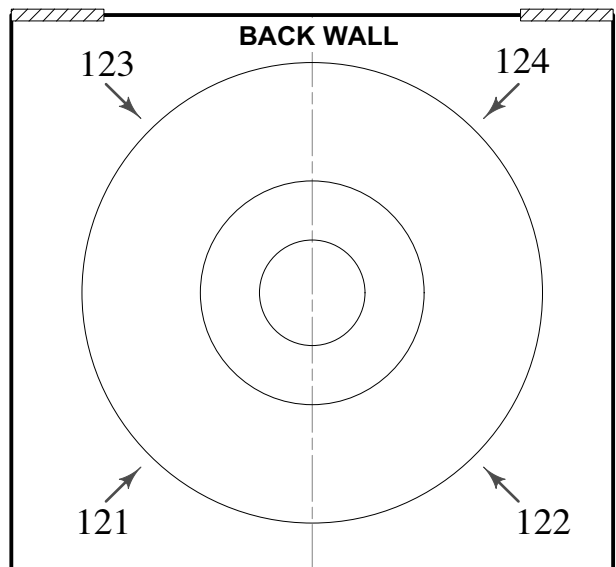

FRONT W/ R51&R119

BACK W/ R119 & TOP S4 XWIDE

SIDE ---> W/ R119&R3206

<--- SIDE W/ R119&R54

LED RGB PAR 20 DEGREE

CHAUVET LED ZOOM