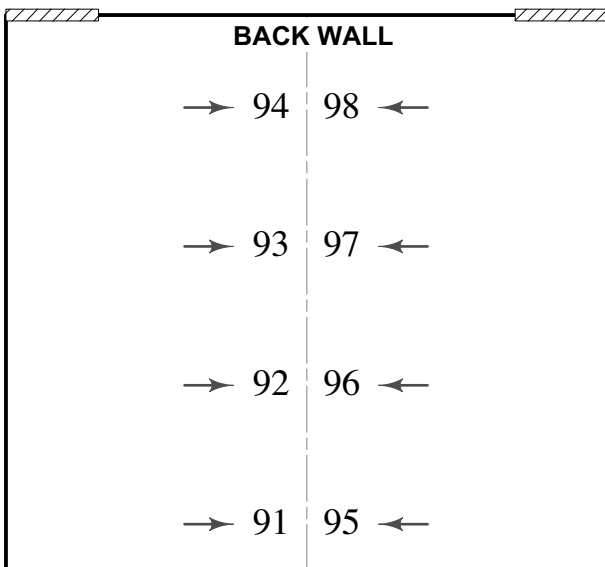

FRONT W/ R51&R119

BACK W/ R119 & TOP S4 XWIDE

SIDE ---> W/ R119&R3206

<--- SIDE W/ R119&R54

LED RGB PAR 20 DEGREE

CHAUVET LED ZOOM